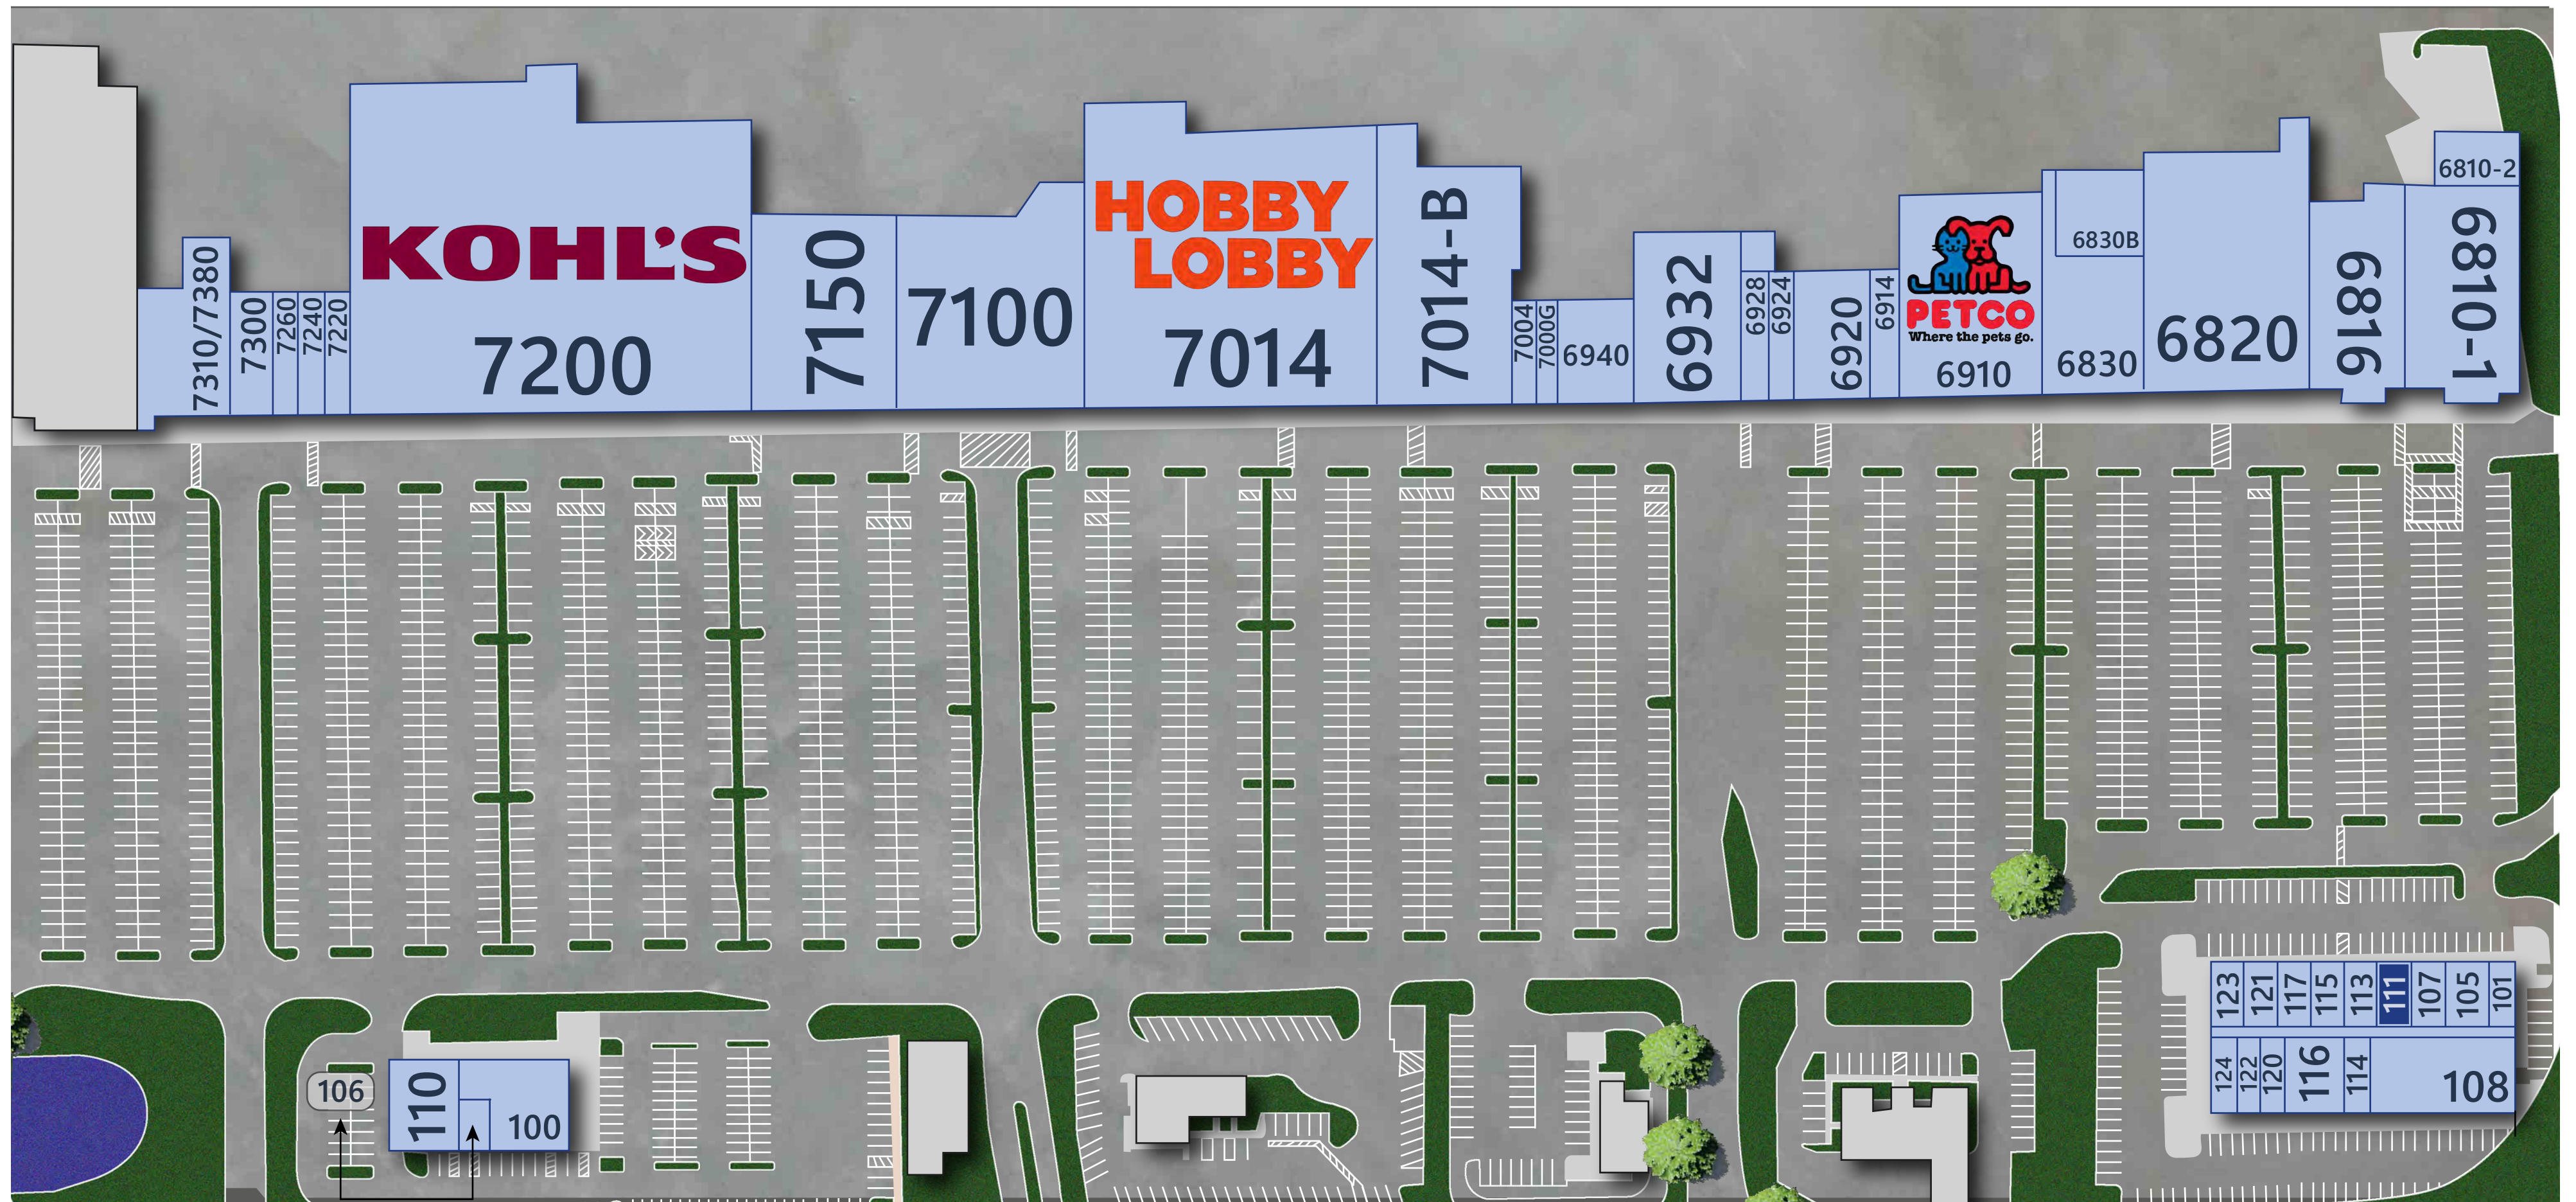

www.silverbears.com

Southport Plaza
6804 Green Bay Rd, Kenosha, Wisconsin

Available

| | | | | | | | | |
|----------|----------------------------|-------------|--------|--------------------------------|--------------|-----------|------------------------|--------------|
| 6804-101 | Freeway Insurance | 1,440 Sq Ft | 6810-1 | Fresenius Medical Care | 14,890 Sq Ft | 7014 | Hobby Lobby | 52,819 Sq Ft |
| 6804-105 | Management Office | 1,860 Sq Ft | 6810-2 | Wiggle & Play | 2,156 Sq Ft | 7014-B | Crunch Fitness | 28,685 Sq Ft |
| 6804-107 | Weighless MD & Wellness | 2,200 Sq Ft | 6816 | Dollar Tree | 12,000 Sq Ft | 7100 | Fresh Thyme | 28,709 Sq Ft |
| 6804-108 | Comprehensive Orthopaedics | 6,110 Sq Ft | 6820 | OfficeMax | 23,370 Sq Ft | 7150 | Rhea Lana's of Kenosha | 12,000 Sq Ft |
| 6804-111 | Available | 1,100 Sq Ft | 6830 | Five Below | 9,981 Sq Ft | 7200 | Kohl's | 80,684 Sq Ft |
| 6804-113 | Selective Hearing Center | 1,100 Sq Ft | 6830B | Decker Fire and Safety Systems | 4,038 Sq Ft | 7214 | Storage | 498 Sq Ft |
| 6804-114 | Regional Finance | 1,090 Sq Ft | 6910 | PetCo | 17,600 Sq Ft | 7214-100 | First Watch | 5,500 Sq Ft |
| 6804-115 | State Farm Insurance | 1,100 Sq Ft | 6914 | Akame Sushi | 3,000 Sq Ft | 7214-106 | HearingLife | 748 Sq Ft |
| 6804-116 | Hassless Mattress | 3,025 Sq Ft | 6920 | Sola Salon | 6,000 Sq Ft | 7214-110 | VisionWorks | 3,330 Sq Ft |
| 6804-117 | Hot Yoga | 1,100 Sq Ft | 6924 | Fancy Nails | 1,600 Sq Ft | 7220 | GNC | 1,721 Sq Ft |
| 6804-120 | Rosati's Pizza | 1,200 Sq Ft | 6928 | Championship Martial Arts | 2,305 Sq Ft | 7240 | Bath & Body Works | 2,782 Sq Ft |
| 6804-121 | Seema Rose | 1,100 Sq Ft | 6932 | Daiso | 10,400 Sq Ft | 7260 | Great Clips | 1,600 Sq Ft |
| 6804-122 | Smartphone Repair Center | 1,200 Sq Ft | 6940 | Swimtastic Swim Labs | 5,600 Sq Ft | 7300 | Bricks & Minifigs | 4,000 Sq Ft |
| 6804-123 | Little Lion Cuts | 1,100 Sq Ft | 7000G | Milo's Jewelers | 1,200 Sq Ft | 7310/7380 | Hibbet | 6,605 Sq Ft |
| 6804-124 | Subway | 1,200 Sq Ft | 7004 | Bay Ridge Cleaners | 1,200 Sq Ft | | | |