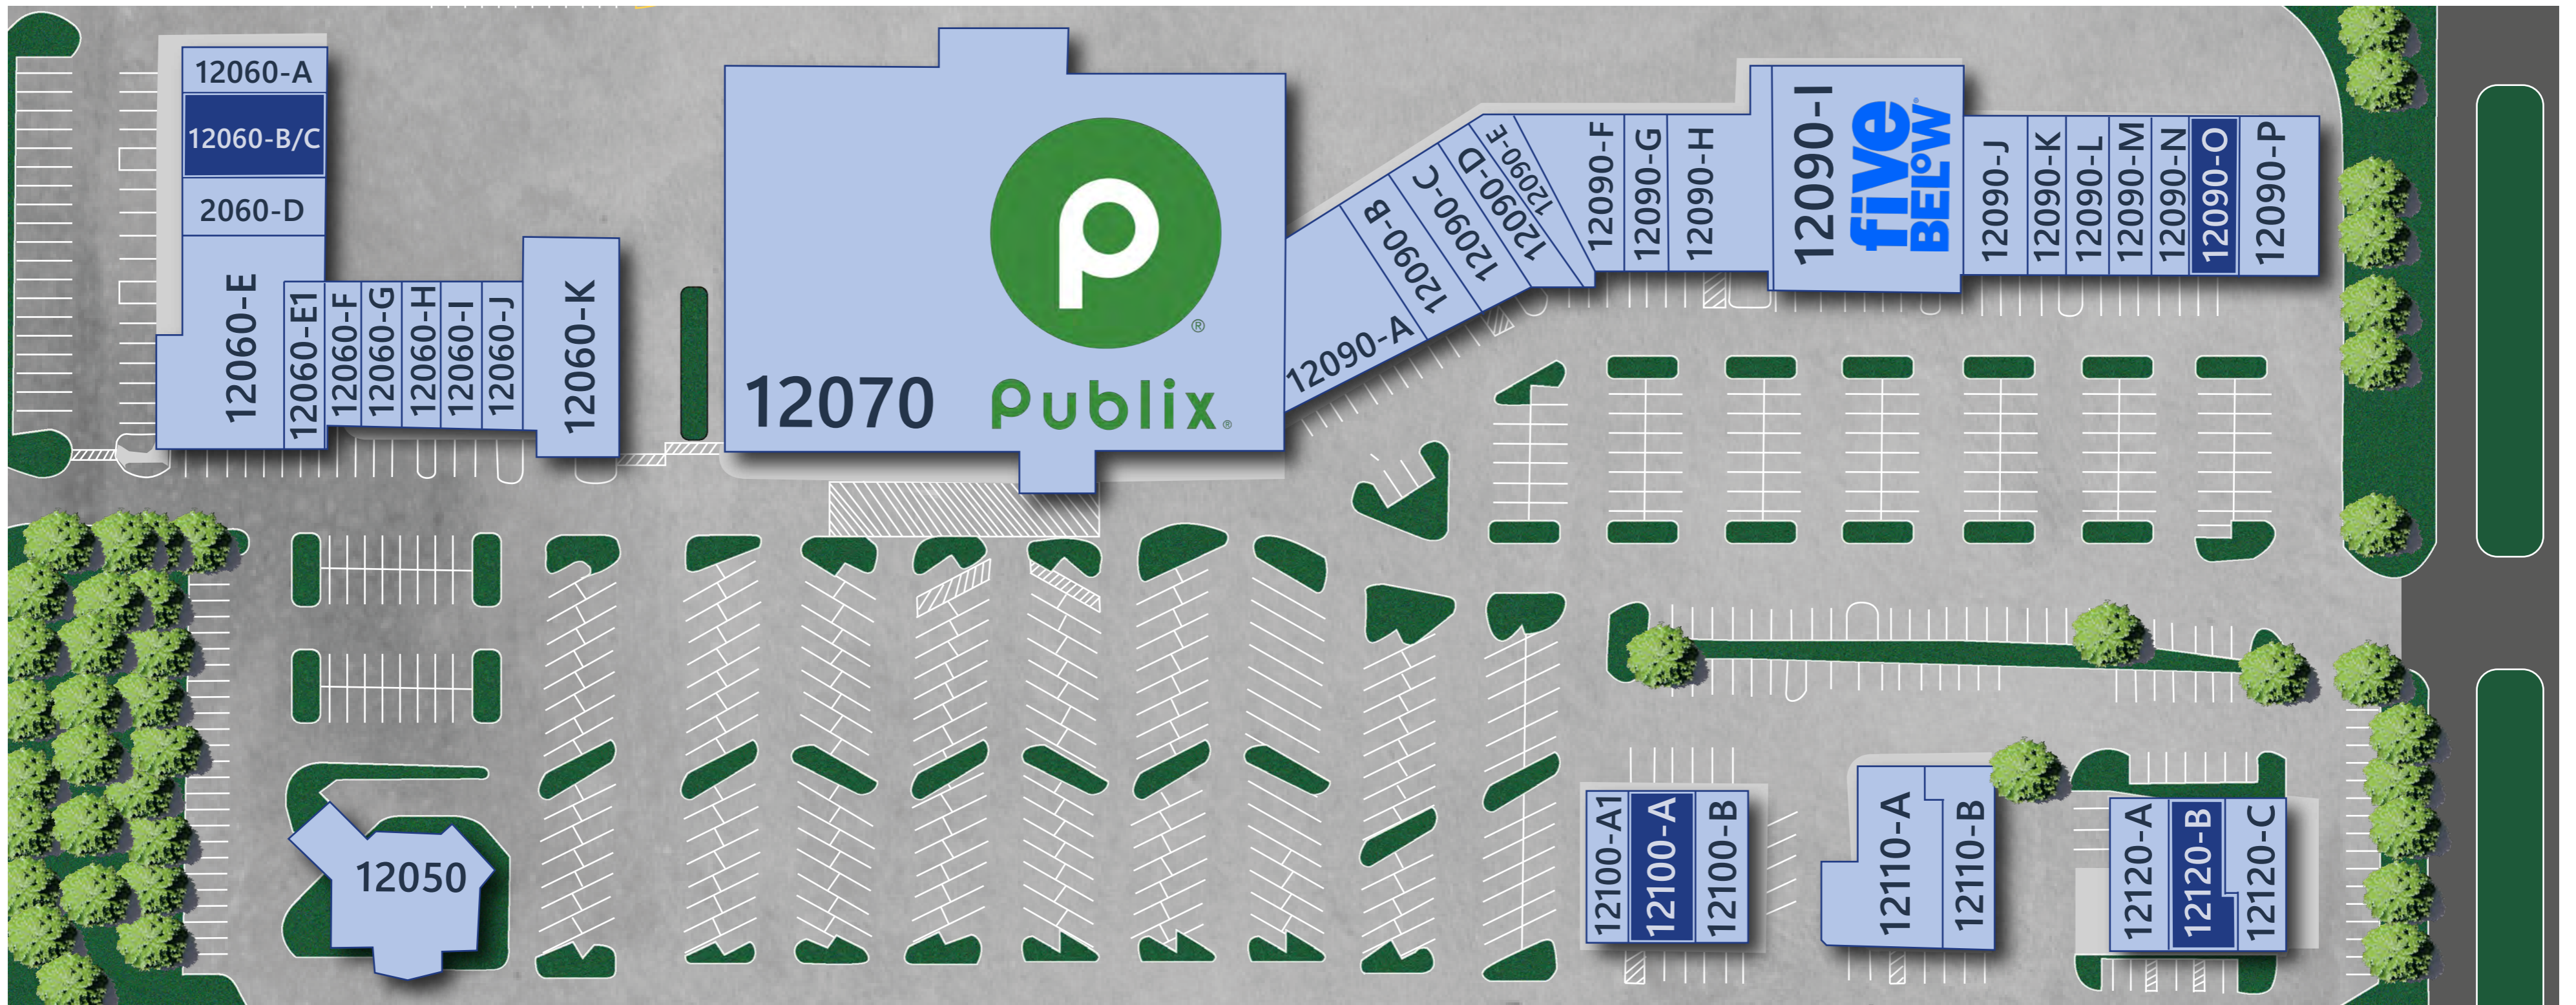

## Contact Us

888-342-9378  
leasing@silverbears.com

604 Banyan Trail, #811240  
Boca Raton, FL 33481

www.silverbears.com

888-342-9378  
leasing@silverbears.com

604 Banyan Trail, #811240  
Boca Raton, FL 33481

# The Village Shoppes of Madison

12060-12110 County Line Rd. Madison Alabama

Total Sq Ft: 143,700 Sq Ft

■ Available

12060-A	Cachet Cleaners	2,398 Sq Ft	12090-G	Blue Nails	1,500 Sq Ft
<b>12060-B/C</b>	<b>Available</b>	<b>3,000 Sq Ft</b>	12090-H	Pico Fresh Mex	4,000 Sq Ft
12060-D	Beautiful Bump	2,212 Sq Ft	12090-I	Five Below	10,000 Sq Ft
12060-E	Bishop's Bar & Grill	5,500 Sq Ft	12090-J	Pho Galaxy	1,950 Sq Ft
12060-E1	Vices Beverages	1,500 Sq Ft	12090-K/L	APEX Dental	3,000 Sq Ft
12060-F	LifeSouth Community Blood Centers	1,500 Sq Ft	12090-M	Skin Rx	1,500 Sq Ft
12060-G	Wine and Design	1,500 Sq Ft	12090-N	Cuppa Yo	1,500 Sq Ft
12060-H	China Dragon III	1,500 Sq Ft	<b>12090-O</b>	<b>Available</b>	<b>1,494 Sq Ft</b>
12060-I	Sports Bar-Ber	1,497 Sq Ft	12090-P	Sakura Japanese Restaurant	3,000 Sq Ft
12060-J	The UPS Store	1,500 Sq Ft	12100-A1	Alfa Mutual Insurance	1,200 Sq Ft
12060-K	Hallmark Gold Crown	5,000 Sq Ft	<b>12100-A</b>	<b>Available</b>	<b>2,600 Sq Ft</b>
12070	Publix	54,340 Sq Ft	12100-B	Papa John's Pizza	1,800 Sq Ft
12090-A	Heritage Animal Clinic	3,333 Sq Ft	12120-C	Beignets & Brew	1,758 Sq Ft
12090-B	Clearview Cancer Institute	1,500 Sq Ft	<b>12120-B</b>	<b>Available</b>	<b>1,010 Sq Ft</b>
12090-C	Mad City Nutrition	1,500 Sq Ft	12120-A	ChickinJip	2,832 Sq Ft
12090-D	YOLO Vapes	1,500 Sq Ft	12110-B	The Leaf Cigar Emporium	2,190 Sq Ft
12090-E	Snips Studios	1,500 Sq Ft	12110-A	Kohinoor Indian Cuisine	3,040 Sq Ft
12090-F	Tiger Rock Martial Arts	4,000 Sq Ft	12050	Trustmark Bank	12,000 Sq Ft